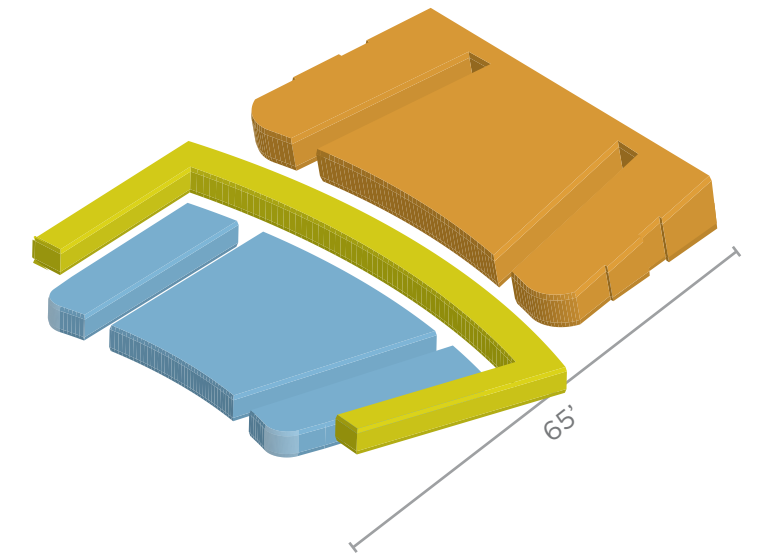

STAGE

**65 FEET**  
FROM STAGE  
TO LAST ROW

**440**  
TOTAL SEATS